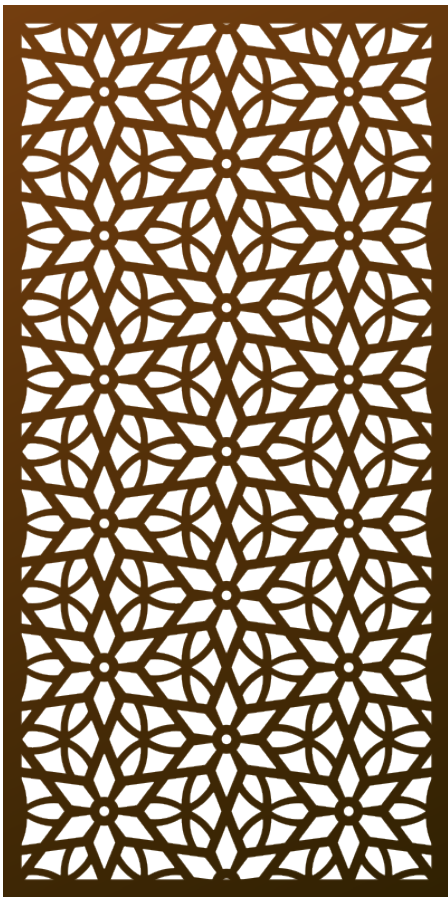

Boulder Flower[®] (BFL)

The six-pointed star is the center of the show in this highly modular pattern. First used for a project in our fair city Boulder, Colorado, where Parasoleil was founded and born, this pattern is honored to hold the name of where it all started.

Shade Score	2/10
Privacy Score	3/10
Biomimicry Score	4/10
Structural Strength Score	5/10
Small Hole Size Score	8/10
MESH Score	10/10
Openness	44% Open

ADDITIONAL INFORMATION

- Guardrail Compliant (4" sphere)