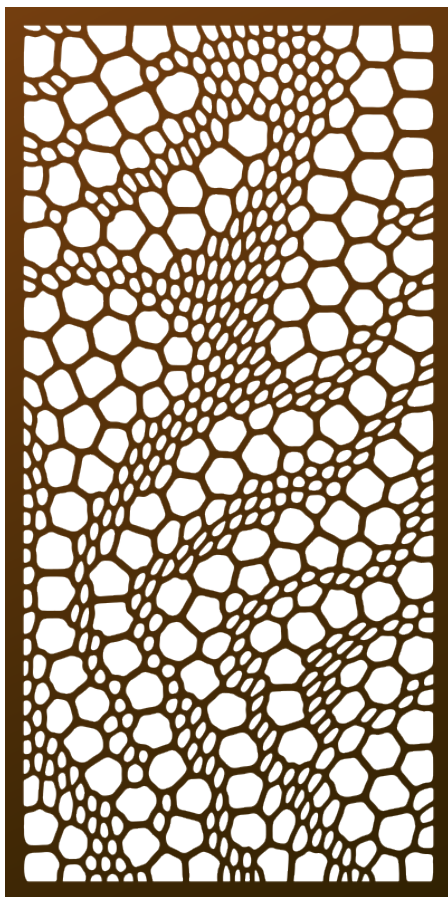

Cellular Flow[®] (CEL) ARTIST SERIES PATTERN

A mesmerizing display of interconnected bubbles or cells evokes the graceful, dynamic patterns found in nature, from the gentle currents of flowing water to the intricate cellular formations in plant tissues, blending art and science into a visually captivating experience.

Shade Score	1/10
Privacy Score	1/10
Biomimicry Score	8/10
Structural Strength Score	8/10
Small Hole Size Score	5/10
MESH Score	8/10
Openness	46% Open

ADDITIONAL INFORMATION

- Guardrail Compliant (4" sphere)