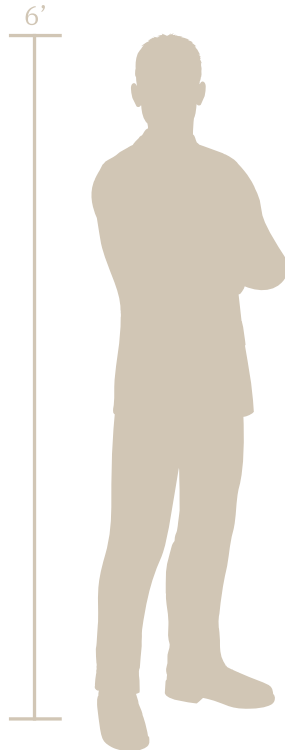

Continental Flower[®] (CFR)

Inspired by the many patterns in quilts throughout American history, this pattern modernizes the idea into many architectural applications. As a repeated module, the pattern is easily cropped to be used for safety railings and brought in an element of the architecture, itself.

Shade Score	7/10
Privacy Score	5/10
Biomimicry Score	2/10
Structural Strength Score	9/10
Small Hole Size Score	8/10
MESH Score	7/10
Openness	21% Open

ADDITIONAL INFORMATION

- Guardrail Compliant (4" sphere)