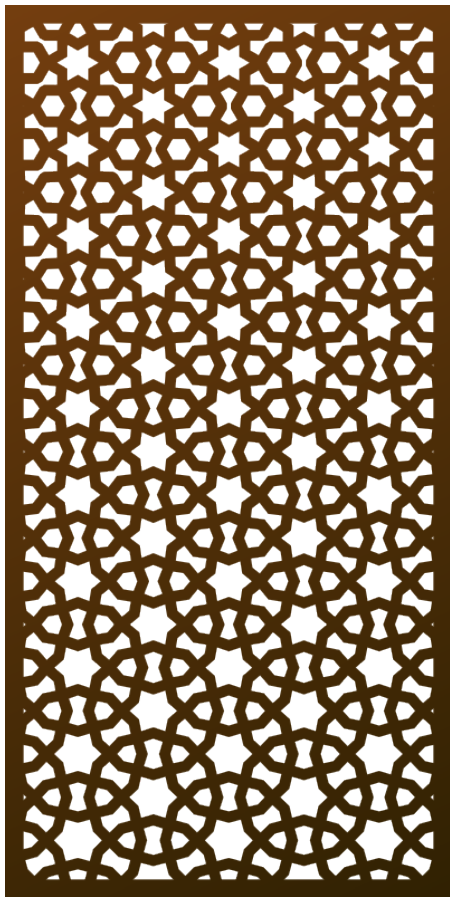

Metamorph[©] (MET) ARTIST SERIES PATTERN

Inspired by the Islamic star, this focal point features intricate geometry and endless symmetry. This tapestry reflects a delicate dance of shapes woven together in a mesmerizing, infinite loop. The boundless nature of creation and cosmic harmony attracts the heart.

| | |
|---------------------------|----------|
| Shade Score | 5/10 |
| Privacy Score | 6/10 |
| Biomimicry Score | 3/10 |
| Structural Strength Score | 7/10 |
| Small Hole Size Score | 8/10 |
| MESH Score | 7/10 |
| Openness | 60% Open |

ADDITIONAL INFORMATION

- Guardrail Compliant (4" sphere)